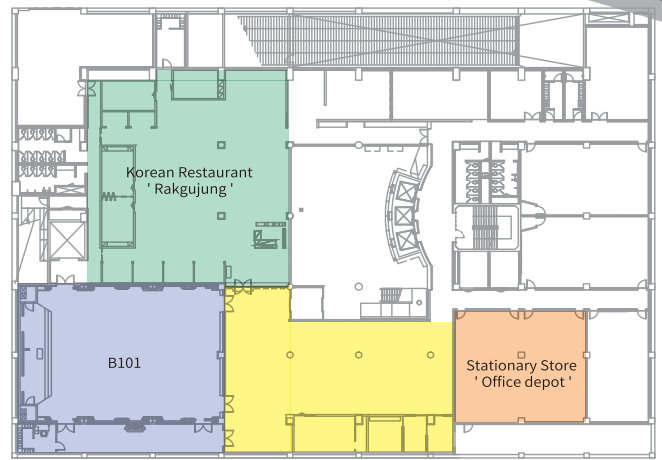

Guide to Global Convention Plaza

Room Type	Room Size	Capacity
Grand Conference Room #520	626 sqm	330 people
Multipurpose Hall #B101	480 sqm	180 people (Banquet only)
Conference Room A #513, #517	200 sqm	100 people
Conference Room B #515, #516, #519	125 sqm	50 people
Conference Room C #512, #522	100 sqm	40 people

[Directions]

Google map : Global Convention Plaza(GCP)

Address : 5F, Building 38, Seoul National University, 1 Gwanak-ro, Gwanak-gu, Seoul

By car:

Go straight on the main gate of Seoul National University and enter Gate 5