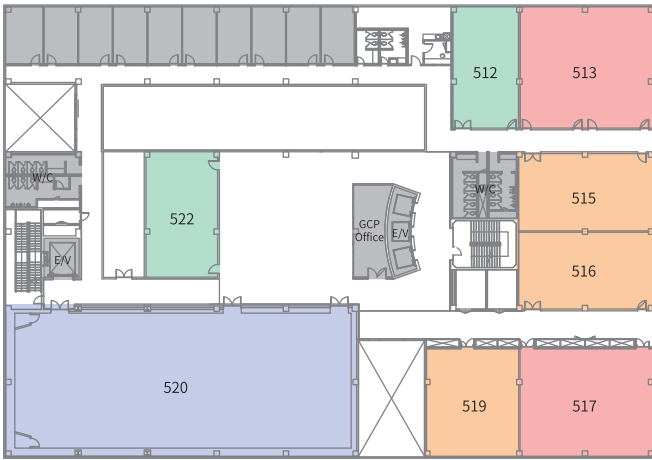

Guide to Global Convention Plaza

Room Type	Room Size	Capacity
Grand Conference Room #520	626 sqm	330 people
Multipurpose Hall #B101	480 sqm	180 people (Banquet only)
Conference Room A #513, #517	200 sqm	100 people
Conference Room B #515, #516, #519	125 sqm	50 people
Conference Room C #512, #522	100 sqm	40 people

[Directions]

Google map : Global Convention Plaza(GCP)

Address : 5F, Building 38, Seoul National University, 1 Gwanak-ro, Gwanak-gu, Seoul

By car:

Go straight on the main gate of Seoul National University and enter Gate 5